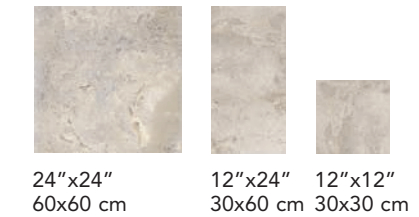

24"x24" 60x60 cm   12"x24" 30x60 cm   12"x12" 30x30 cm

Stone Effect

AVAILABLE ON RANGES

Travstone 2

These items are supplied rectified and ready for installation in a modular pattern. According to the quantities required, as per the table. Product will be invoiced as 3 separate items.