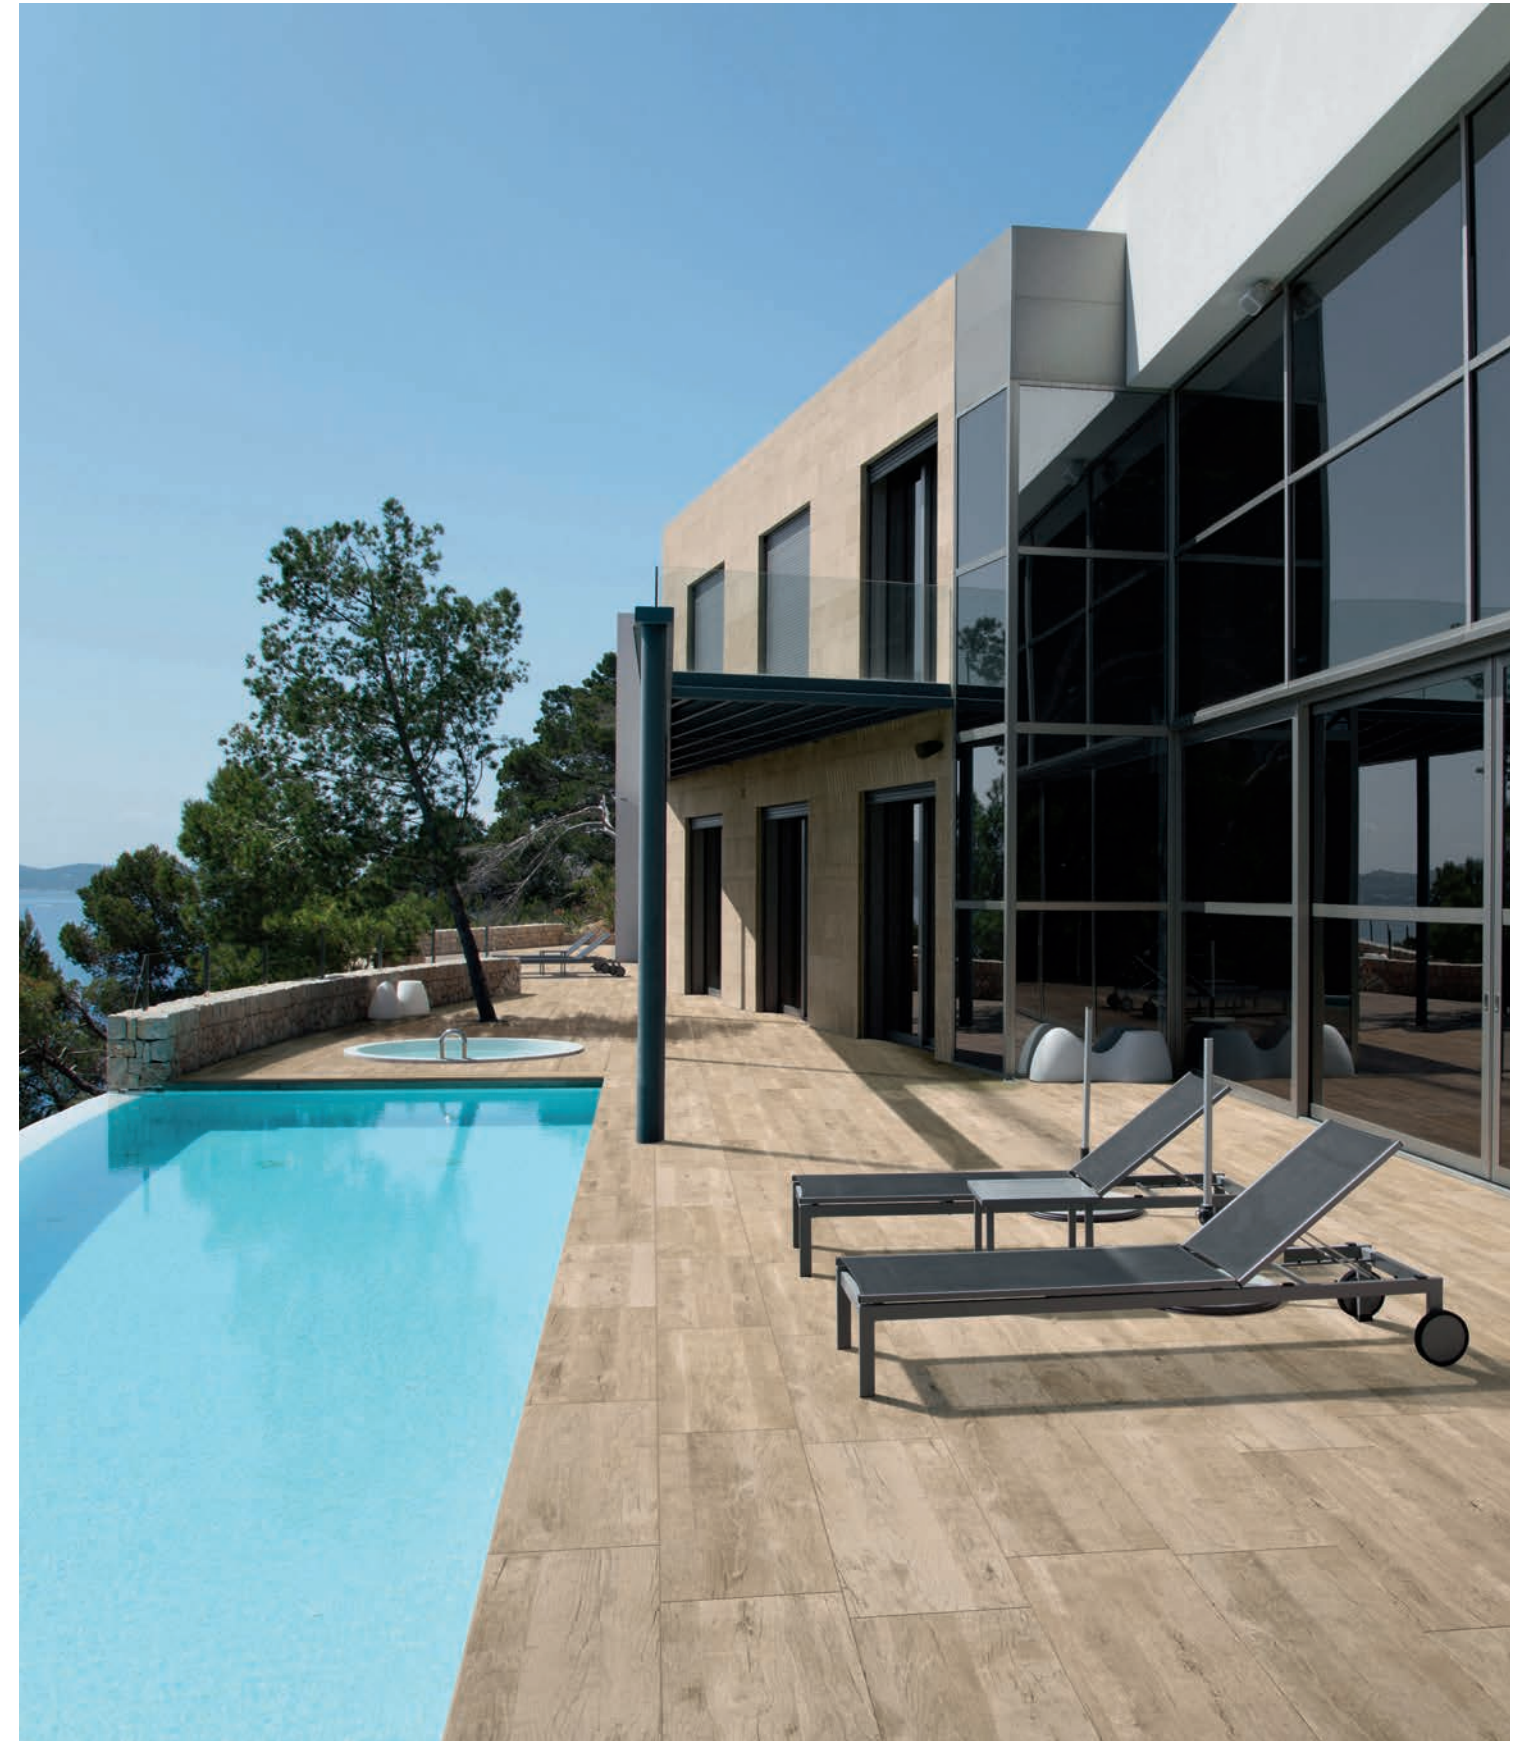

Wood Effect

Floor: Monteverde2 HMN201 Beige 16"x48" 33